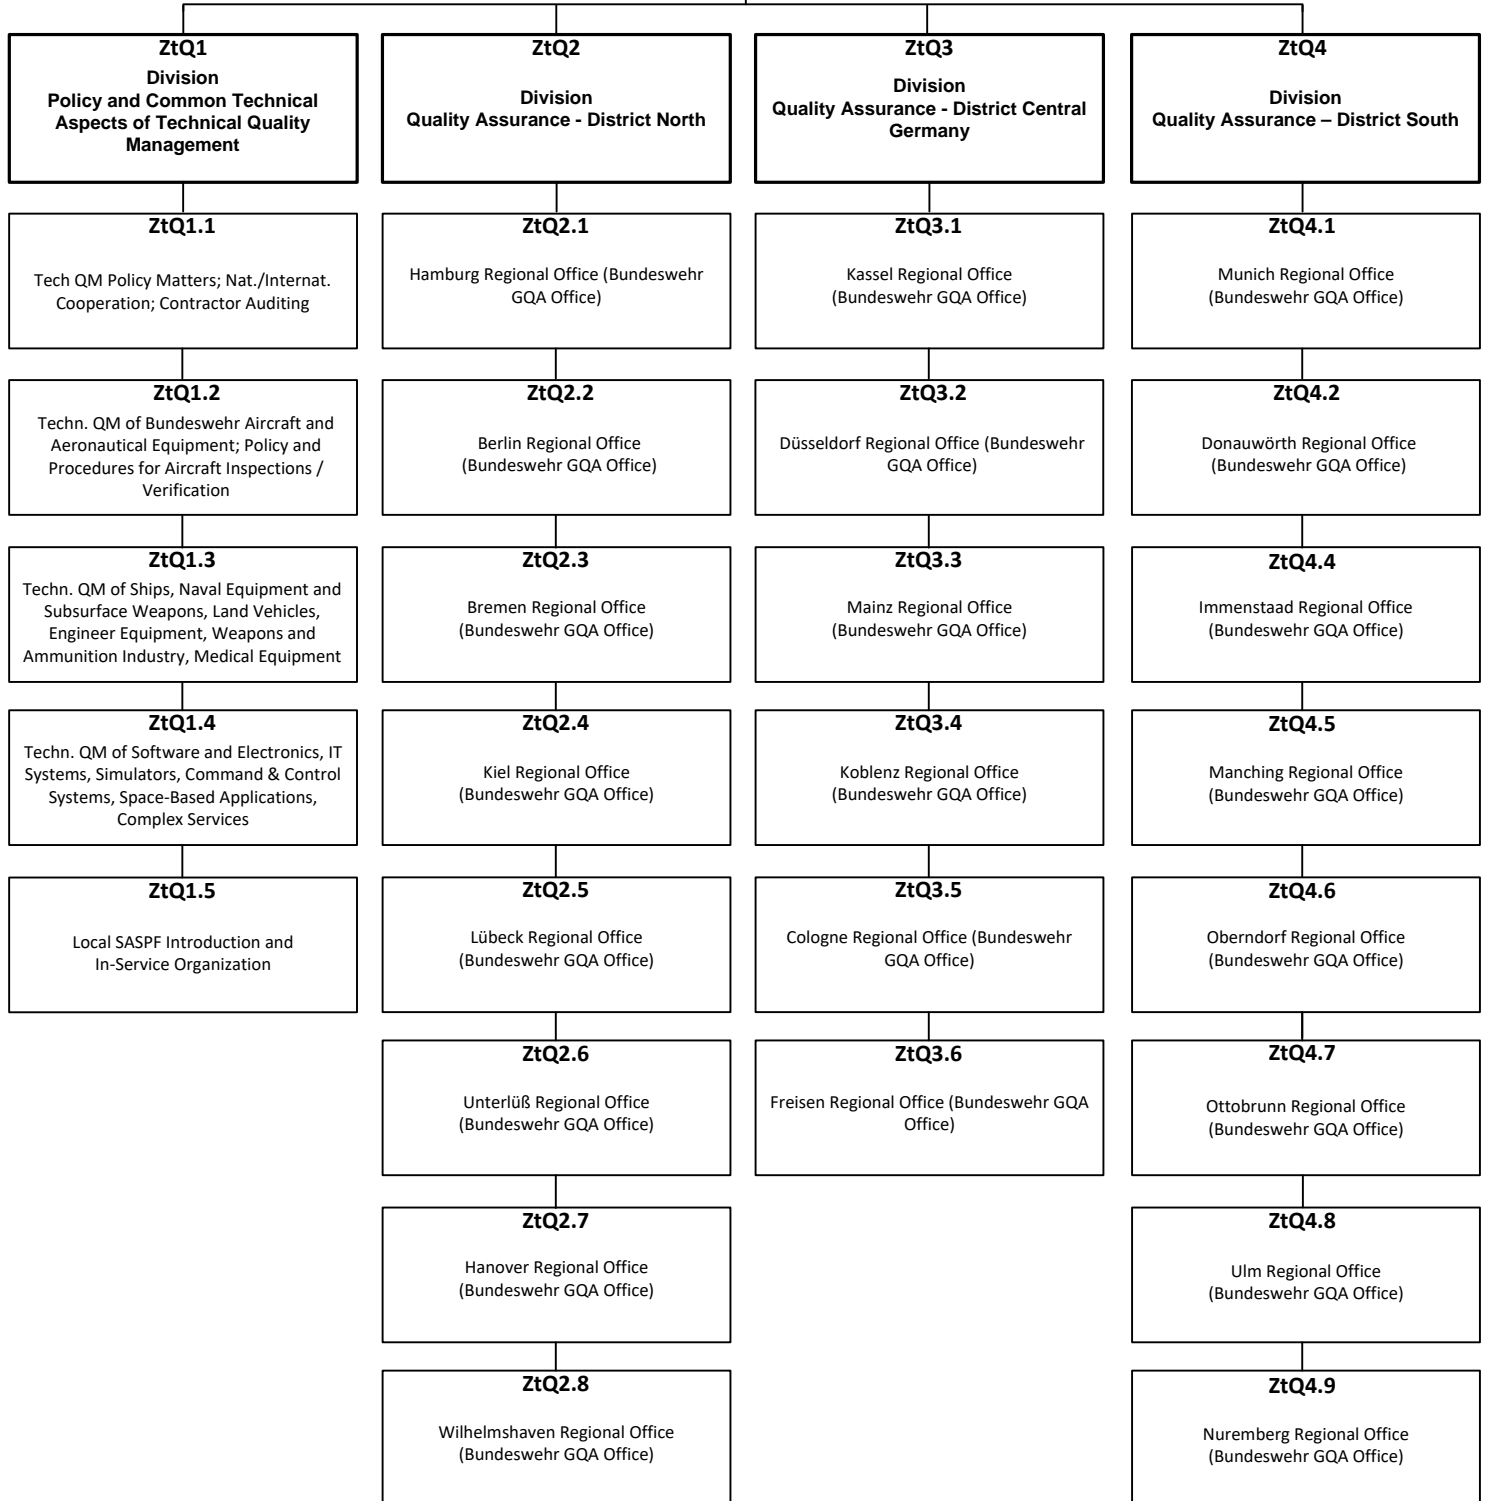

**Federal Office of Bundeswehr
Equipment, Information
Technology and In-Service Support
ZtQ
Technical Quality Management
Center**

ZtQ AB
Directorate Office

* Quality Management Officer at ZtQ Executive Level
** Quality Management Officer at District Executive Level